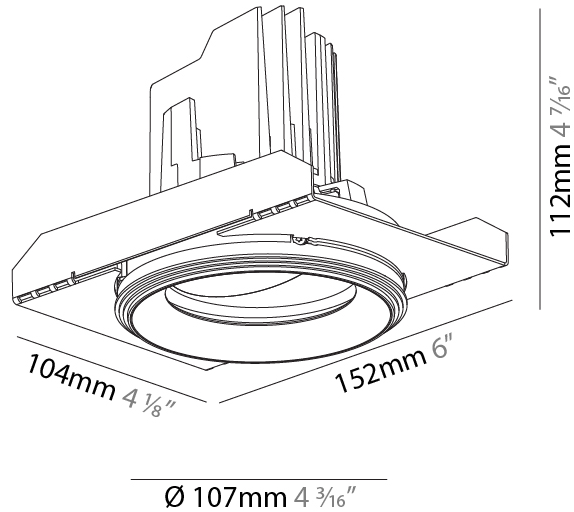

#### PHYSICAL

Shape: Round  
 Diameter (mm): 107  
 Diameter (in): 4 3/16  
 Height (mm): 112  
 Height (in): 4 7/16  
 Ceiling Thickness (mm): 10 / 12.5 / 15  
 Ceiling Thickness (in): 3/8 or 1/2 or 9/16  
 Min. Recessing Depth (mm): 130  
 Min. Recessing Depth (in): 5 1/8  
 Light Distribution: Adjustable / Downlight  
 Weight (kg): 0.47  
 Weight (lbs): 1.04  
 Fixture Finish: SSR / BKV / CWI / CRY / HAB / UFT / ITA / RUA / FTG / MYG / LOD / PUS / FRO / FUP / KIA / POP / BLS / SPG / MEY / GOH / GUM / CHC / COM / ABZ / JAG / OBR / MOS / ROR  
 Fixture Material: Aluminum Die Cast  
 Cut-out Measurements: 98mm / 3 7/8"

#### PHYSICAL

Shape: Round  
 Diameter (mm): 107  
 Diameter (in): 4 3/16  
 Height (mm): 112  
 Height (in): 4 7/16  
 Ceiling Thickness (mm): 10 / 12.5 / 15 / 25  
 Ceiling Thickness (in): 3/8 or 1/2 or 9/16 or 1  
 Min. Recessing Depth (mm): 130  
 Min. Recessing Depth (in): 5 1/8  
 Light Distribution: Adjustable / Downlight  
 Weight (kg): 0.583  
 Weight (lbs): 1.28  
 Fixture Finish: SSR / BKV / CWI / CRY / HAB / UFT / ITA / RUA / FTG / MYG / LOD / PUS / FRO / FUP / KIA / POP / BLS / SPG / MEY / GOH / GUM / CHC / COM / ABZ / JAG / OBR / MOS / ROR  
 Fixture Material: Aluminum Die Cast  
 Cut-out Measurements: Ø111mm/4 3/8"  
 Upon Request: Unique Ceiling Thickness

#### RATINGS AND CERTIFICATIONS

Certified By: Certified for North American Standards  
 IP rating: IP20

111mm 4 3/8"	130mm 5 1/8"	10   12 1/2   15   25mm 3/8"   1/2"   9/16"   1"	± 30°	355°		
A						