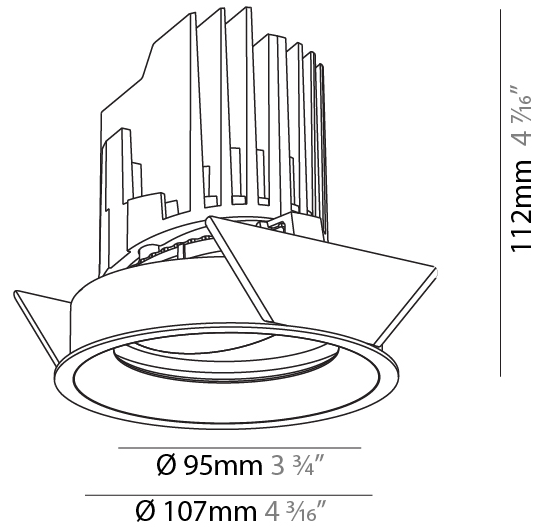

GENERAL

Series: Bioniq
Subseries: Bioniq Round Adjustable
Brand: Prolicht
Division: Architectural
Mounting Type: Recessed
Mounting Location: Ceiling
Subcategory: Downlight

PHYSICAL

Shape: Round
Diameter (mm): 107
Diameter (in): 4 3/16
Height (mm): 112
Height (in): 4 7/16
Min. Recessing Depth (mm): 130
Min. Recessing Depth (in): 5 1/8
Light Distribution: Adjustable / Downlight
Weight (kg): 0.46
Weight (lbs): 1.01
Fixture Finish: [SSR / BKV / CWI / CRY / HAB / UFT / ITA / RUA / FTG / MYG / LOD / PUS / FRO / FUP / KIA / POP / BLS / SPG / MEY / GOH / GUM / CHC / COM / ABZ / JAG / OBR / MOS / ROR](#)
Fixture Material: Aluminum Die Cast
Cut-out Measurements: 98mm / 3 7/8"

ELECTRICAL

Lamp Type: LED (Zhaga Standard)
Input Wattage (W): 16.5
Total Output Wattage (W): 14.7
Dimming: Dali Dimming
Driver Included: No
Driver Location: Recessed Housing
Driver Type: Constant Current - 120Vac
Driver Class: Class 2
Input Voltage (V): 120
Constant Current (MA): 350

LED

Number of LEDs: 1
Color Temperature (°K): Warm Dim
Max. Delivered Lumen (lm): 760
Nominal Lumen (lm): 1140
CRI: >90 CRI

OPTICAL

Reflector: [20 / 40 / 60](#)
Adjustability: Rotational 355°; Tilt 30°

RATINGS AND CERTIFICATIONS

Certified By: Certified for North American Standards
IP rating: IP20

98mm 3 7/8"	130mm 5 1/8"	10 | 15mm 3/8" | 9/16"	30°	355°		

A