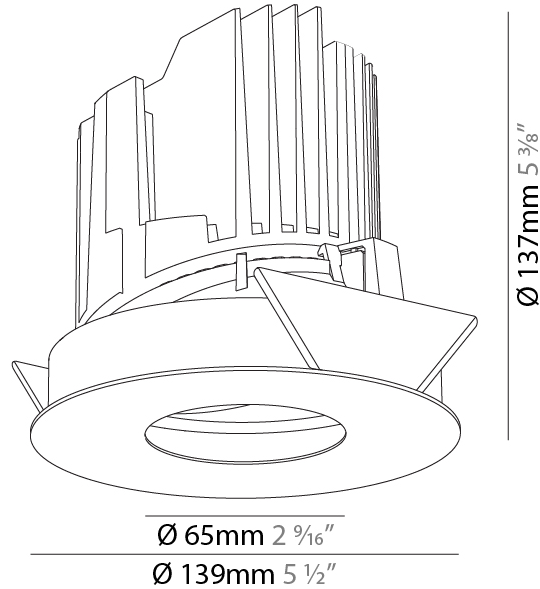

PHYSICAL

Shape: Round
Diameter (mm): 139
Diameter (in): 5 1/2
Height (mm): 126
Height (in): 4 15/16
Ceiling Thickness (mm): 10 / 12.5 / 15
Ceiling Thickness (in): 3/8 or 1/2 or 9/16
Min. Recessing Depth (mm): 140
Min. Recessing Depth (in): 5 1/2
Light Distribution: Adjustable / Downlight
Weight (kg): 0.86
Weight (lbs): 1.9
Fixture Finish: SSR / BKV / CWI / CRY / HAB / UFT / ITA / RUA / FTG / MYG / LOD / PUS / FRO / FUP / KIA / POP / BLS / SPG / MEY / GOH / GUM / CHC / COM / ABZ / JAG / OBR / MOS / ROR
Fixture Material: Aluminum Die Cast
Cut-out Measurements: 130mm / 5 1/8"

ELECTRICAL

Lamp Type: LED (Zhaga Standard)
Input Wattage (W): 13.2 / 16.5
Total Output Wattage (W): 12 / 15
Dimming: Tri-Mode (Non-Dimming and Phase Dimming (120Vac only) and 0-10V Dimming)
Driver Included: No
Driver Location: Recessed Housing
Driver Type: Constant Current - Universal
Housing: See components
Input Voltage (V): 120 - 277
Constant Current (MA): 350

LED

Number of LEDs: 1
Color Temperature (°K): 2700 / 3000 / 3500 / 4000
Max. Delivered Lumen (lm): 810 / 900 / 970 / 990
Nominal Lumen (lm): 960 / 1070 / 1156 / 1180
CRI: >90 CRI
Lamp Life (hrs): 50000

OPTICAL

Reflector°: 10
Adjustability: Rotational 355°; Tilt 30°

RATINGS AND CERTIFICATIONS

Certified By: Certified for North American Standards
IP rating: IP20

PROJECT	_____
TYPE	_____
SPECIFIER	_____
QUANTITY	_____
DATE	_____

130mm 5 1/8"   150mm 5 7/8"   10 | 15mm 3/8" 9/16"   30°   355°

A