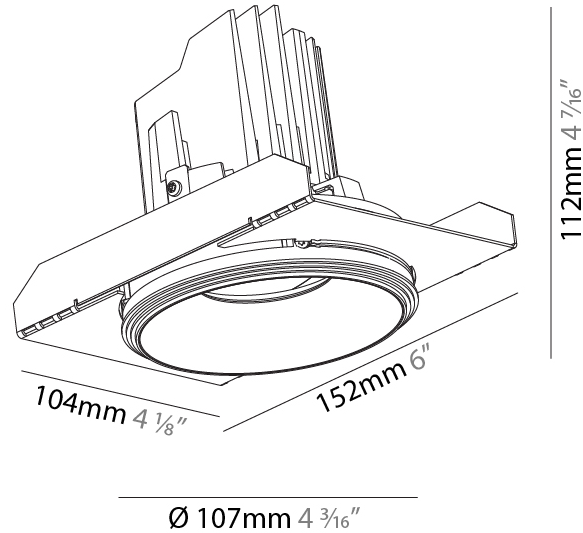

PHYSICAL

Shape: Round
Diameter (mm): 107
Diameter (in): 4 3/16
Height (mm): 112
Height (in): 4 7/16
Ceiling Thickness (mm): 10 / 12.5 / 15 / 25
Ceiling Thickness (in): 3/8 or 1/2 or 9/16 or 1
Min. Recessing Depth (mm): 130
Min. Recessing Depth (in): 5 1/8
Light Distribution: Adjustable / Downlight
Weight (kg): 0.609
Weight (lbs): 1.34
Fixture Finish: SSR / BKV / CWI / CRY / HAB / UFT / ITA / RUA / FTG / MYG / LOD / PUS / FRO / FUP / KIA / POP / BLS / SPG / MEY / GOH / GUM / CHC / COM / ABZ / JAG / OBR / MOS / ROR
Fixture Material: Aluminum Die Cast
Cut-out Measurements: Ø 111mm / 4 3/8"
Upon Request: Unique Ceiling Thickness

ELECTRICAL

Lamp Type: LED (Zhaga Standard)
Input Wattage (W): 16.5
Total Output Wattage (W): 14.7
Dimming: Dali Dimming
Driver Included: No
Driver Location: Recessed Housing
Driver Type: Constant Current - 120Vac
Driver Class: Class 2
Housing: See Components
Input Voltage (V): 120
Constant Current (MA): 350

LED

Number of LEDs: 1
Max. Delivered Lumen (lm): 770
Nominal Lumen (lm): 1140
CRI: >90 CRI
Lamp Life (hrs): 50000
Upon Request: RGB-W Tunable White Special Color Temperature Special LED

OPTICAL

Reflector: 20 / 40 / 60
Adjustability: Rotational 355°; Tilt 10°
Upon Request: Special Beam Angles

RATINGS AND CERTIFICATIONS

Certified By: Certified for North American Standards
IP rating: IP20

PROJECT
TYPE
SPECIFIER
QUANTITY
DATE

111mm 4 3/16"   130mm 5 1/8"   10 | 12 1/2 | 15 | 25mm 3/8" 1/2" 5/16" 1"   10°   355°

A